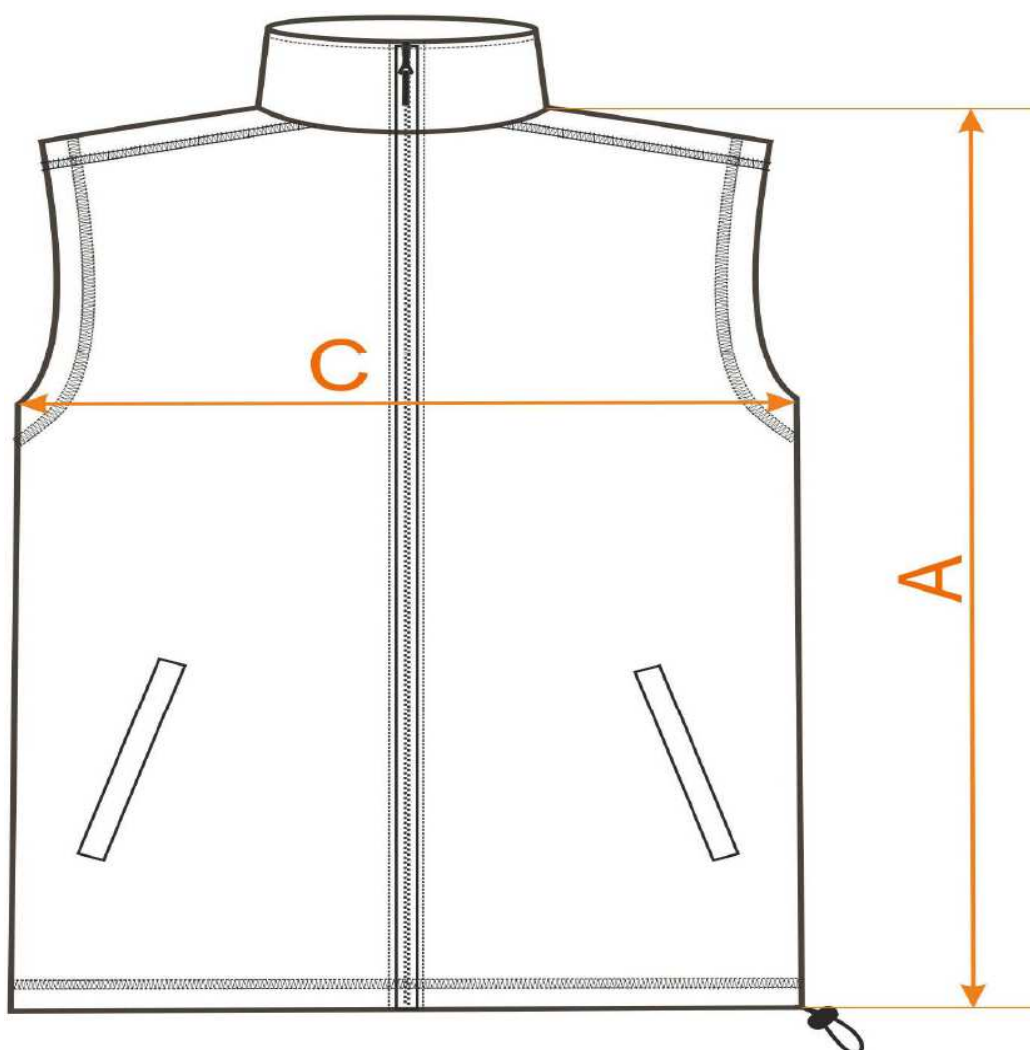

SIZE SPECIFICATION								
Commodity	Unisex Fleece Vest Next							
Code	518							
size [cm]		S	M	L	XL	2XL		
A		65	67	69	71	73		
C		48	52	56	60	66		

All size specifications listed are in cm. Accepted tolerance of up to +/- 5%.